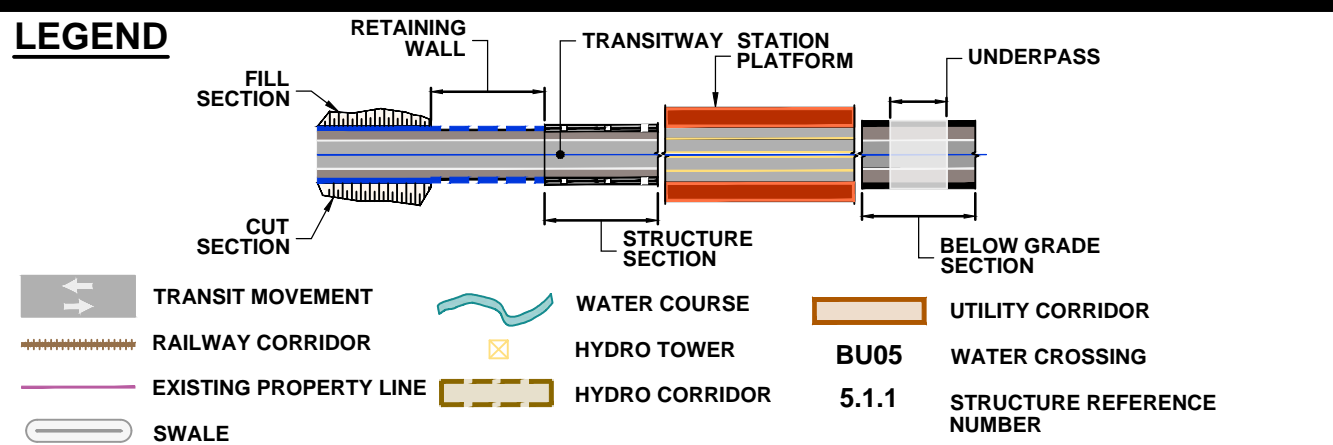

DRAWING NAME: J:\07\7624 ON-MTO 407 TRANSITWAY WC TO BRANTTTIS General\03 - Drawings\2 - Plates\ERR Plan and Profile\407 TM4-Plate 47.dwg  
 CREATED: Feb 03, 2020 1:48pm  
 MODIFIED:

**407 TRANSITWAY**  
 WEST OF BRANT STREET TO WEST OF HURONTARIO STREET  
 G.W.P. 16-20003, CA 2016-E-0038  
 PLAN AND PROFILE  
 STA. 40+600 TO STA. 41+120

PLATE  
**47**  
 DATE  
 11/20/2019