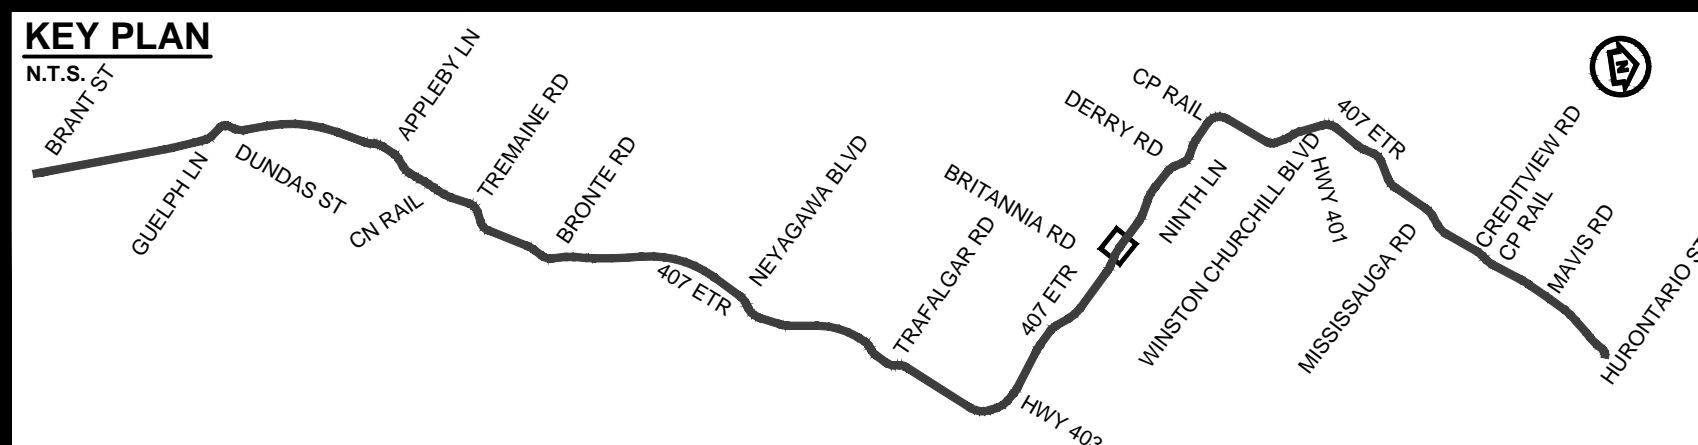

DRAWING NAME: J:\07\7624 ON-MTO 407 TRANSITWAY WC TO BRANTTTIS General\03 - Drawings\2 - Plates\ERR Plan and Profile\407 TM4-Plate 47.dwg  
 CREATED: Feb 03, 2020 1:48pm  
 MODIFIED:

**407 TRANSITWAY**  
 WEST OF BRANT STREET TO WEST OF HURONTARIO STREET  
 G.W.P. 16-20003, CA 2016-E-0038  
 PLAN AND PROFILE  
 STA. 40+600 TO STA. 41+120

PLATE  
**47**  
 DATE  
 11/20/2019